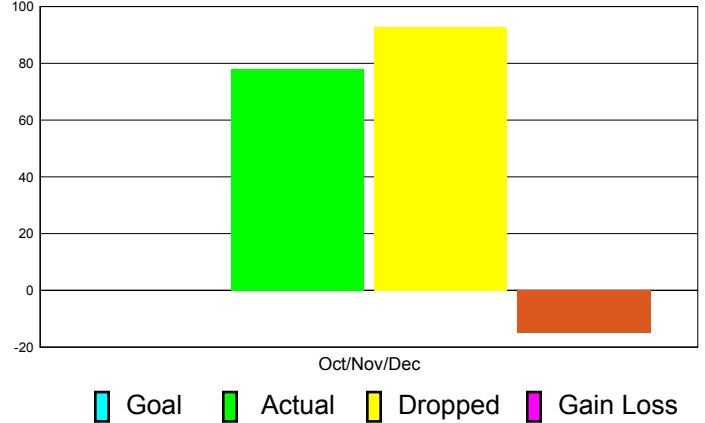

Membership Results 2011-2012

Goal, New, Dropped, Gain/Loss